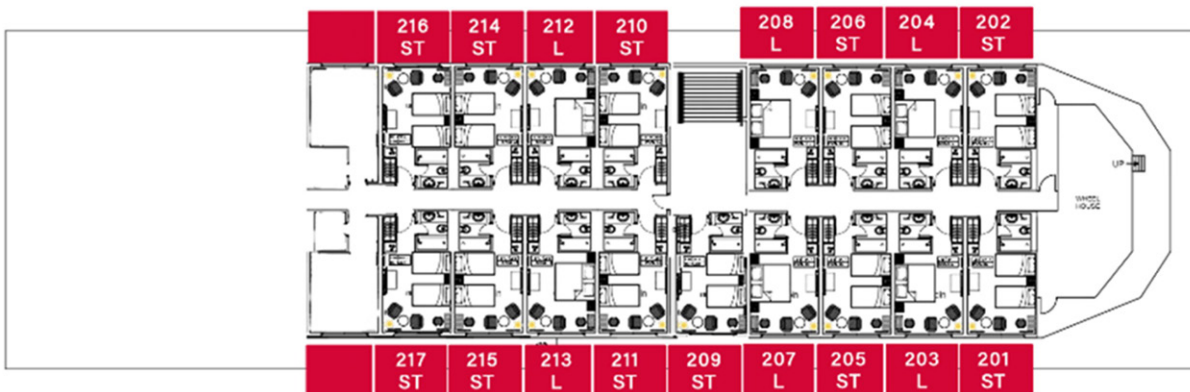

MS La Traviata

Deck 3 = Oberdeck

Deck 2 = Mitteldeck

Deck 1 = Hauptdeck

MS African Dreams

		Upper deck				PLAN BATEAU AFRICAN DREAMS													
5th floor	Mediterranean restaurant	Kitchen for Sundeck				Sundeck										Swimming Pool			
4th floor	Spa	sortie	528	527	525	523	521	519	517	515	511	Lobby & Bazar	502	404	506	508	510 suite	Staff house	Room captain
		Lounge Bar et restaurant	sortie	526	524	522	520	518	516	514	512		501	503	505	507	509 suite		
3rd floor	Conference room for 100 pax	431	429	427	425	423	421	419 suite	417	Lobby & Bazar	402	404	406	408	410	412	414	416 royal	
			430	428	426	424	422	420 suite	418		401	403	405	407	409	411	415		
2nd floor	Staff accommodation	Accounting office		Lounge Bar (2nd floor)				Lobby	302	304 Con	306	308 Con	310	312 Con	314	316 suite			
		Exit							301	303	305	307	309	311	315				
1st floor	Staff house	Cafeteria		Lounge Bar				Reception	202	204	206	208	210	212	214				
									201	203	205	207	209	211	staff				
Lower deck	Room machines	Laundry	Store & Fridge		Kitchen		Main Restaurant			Staff accommodation									

Pont 1 ?