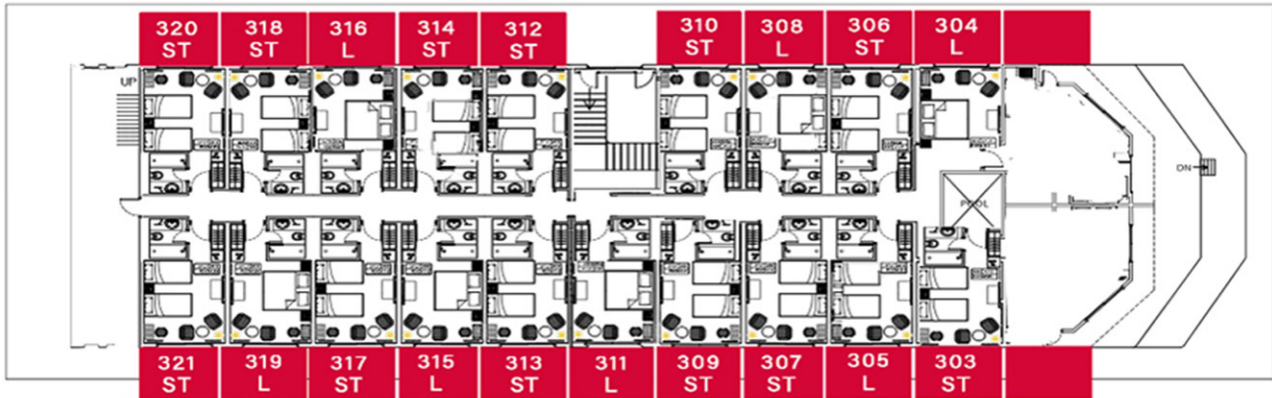

MS La Traviata

Deck 3 = Oberdeck

Deck 2 = Mitteldeck

Deck 1 = Hauptdeck

MS African Dreams

		Upper deck				PLAN BATEAU AFRICAN DREAMS													
5th floor	Mediterranean restaurant	Kitchen for Sundeck				Sundeck										Swimming Pool			
4th floor	Spa	sortie	528	527	525	523	521	519	517	515	511	Lobby & Bazar	502	404	506	508	510 suite	Staff house	Room captain
		Lounge Bar et restaurant	sortie	526	524	522	520	518	516	514	512		501	503	505	507	509 suite		
3rd floor	Conference room for 100 pax	431	429	427	425	423	421	419 suite	417	Lobby & Bazar	402	404	406	408	410	412	414	416 royal	
			430	428	426	424	422	420 suite	418		401	403	405	407	409	411	415		
2nd floor	Staff accommodation	Accounting office		Lounge Bar (2nd floor)				Lobby	302	304 Con	306	308 Con	310	312 Con	314	316 suite			
		Exit							301	303	305	307	309	311	315				
1st floor	Staff house	Cafeteria		Lounge Bar				Reception	202	204	206	208	210	212	214				
									201	203	205	207	209	211	staff				
Lower deck	Room machines	Laundry	Store & Fridge		Kitchen		Main Restaurant			Staff accommodation									

Pont 1 ?