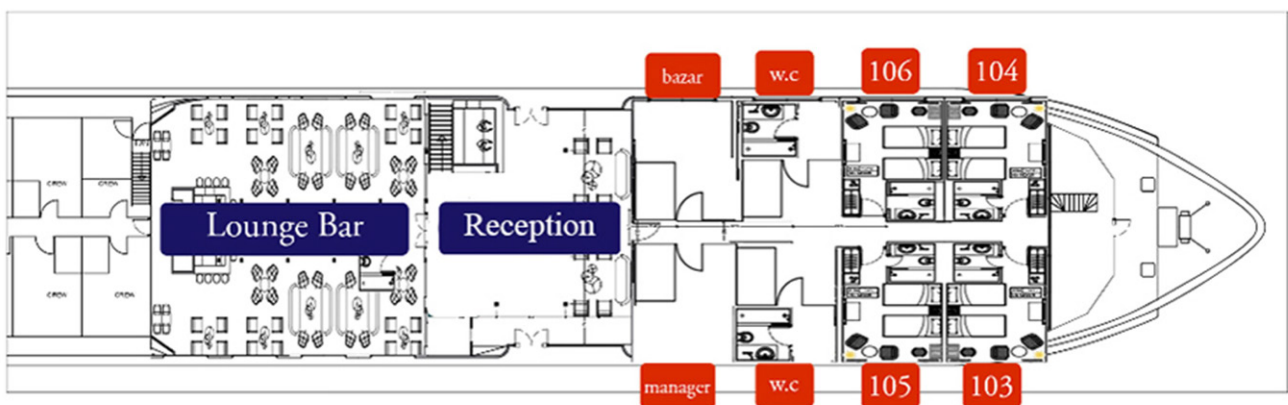

MS La Traviata

Deck 3 = Oberdeck

Deck 2 = Mitteldeck

Deck 1 = Hauptdeck

MS African Dreams

		Upper deck				PLAN BATEAU AFRICAN DREAMS													
5th floor	Mediterranean restaurant	Kitchen for Sundeck				Sundeck										Swimming Pool			
4th floor	Spa	sortie	528	527	525	523	521	519	517	515	511	Lobby & Bazar	502	404	506	508	510 suite	Staff house	Room captain
		Lounge Bar et restaurant	sortie	526	524	522	520	518	516	514	512		501	503	505	507	509 suite		
3rd floor	Conference room for 100 pax	431	429	427	425	423	421	419 suite	417	Lobby & Bazar	402	404	406	408	410	412	414	416 royal	
			430	428	426	424	422	420 suite	418		401	403	405	407	409	411	415		
2nd floor	Staff accommodation	Accounting office		Lounge Bar (2nd floor)				Lobby	302	304 Con	306	308 Con	310	312 Con	314	316 suite			
		Exit							301	303	305	307	309	311	315				
1st floor	Staff house	Cafeteria		Lounge Bar				Reception	202	204	206	208	210	212	214				
									201	203	205	207	209	211	staff				
Lower deck	Room machines	Laundry	Store & Fridge		Kitchen		Main Restaurant			Staff accommodation									