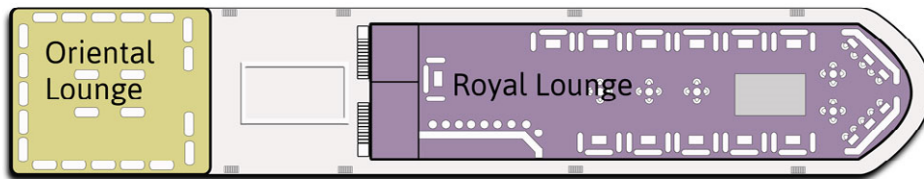

# MS Prince Abbas

Sun Deck

Salon Deck

Bridge Deck

Forecastle Deck

Main Deck

- Royal Suite
- Junior Suite
- Luxury Cabin

Restaurant Deck

Kindly note that the deck plan is indicative only & not to be considered to exact scale.