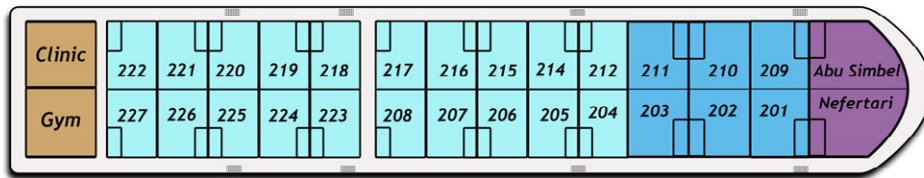

# MS Prince Abbas

Sun Deck

Salon Deck

Bridge Deck

Forecastle Deck

Main Deck

- Royal Suite
- Junior Suite
- Luxury Cabin

Restaurant Deck

Kindly note that the deck plan is indicative only & not to be considered to exact scale.