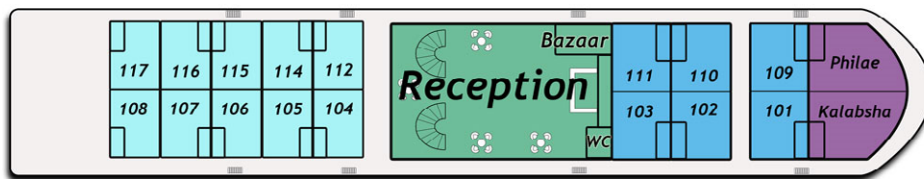

# MS Prince Abbas

Sun Deck

Salon Deck

Bridge Deck

Forecastle Deck

Main Deck

- Royal Suite
- Junior Suite
- Luxury Cabin

Restaurant Deck

Kindly note that the deck plan is indicative only & not to be considered to exact scale.